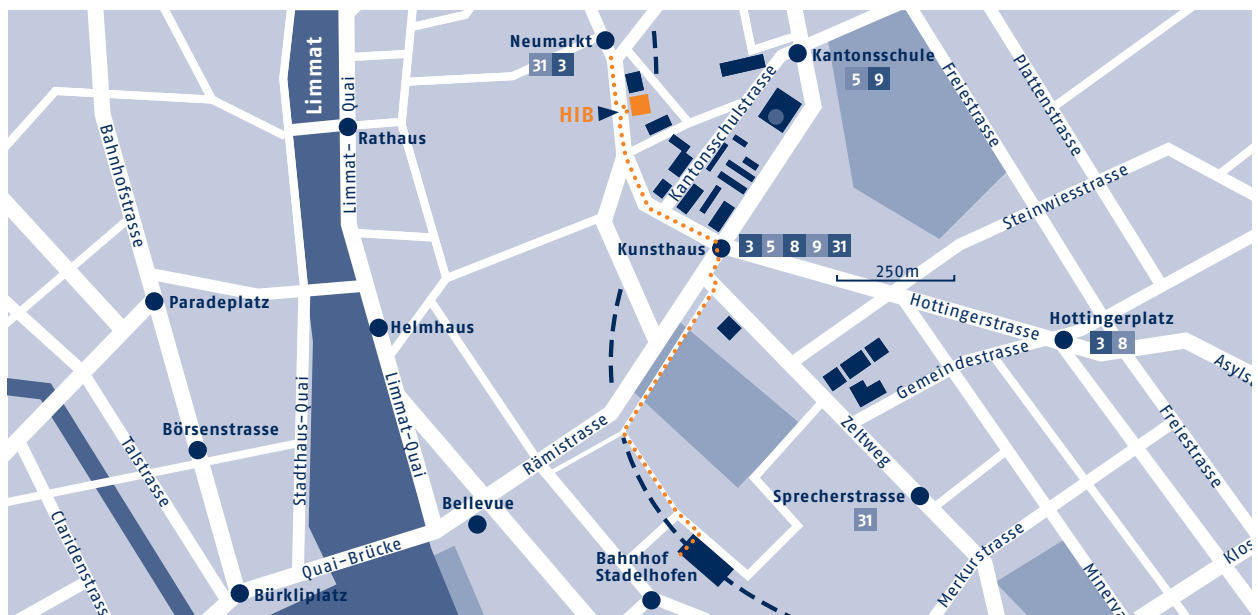

## How to get to the President's Office – Hirschengraben 28 (HIB)

#### From Zurich main station

**Tram 3** > Klusplatz | **Bus 31** > Hegibachplatz

- |                   |                   |
|-------------------|-------------------|
| • Bahnhofplatz/HB | • Bahnhofplatz/HB |
| • Central         | • Central         |
| • <b>Neumarkt</b> | • <b>Neumarkt</b> |

#### From train station Stadelhofen

**Tram 11** > Auzelg

- Bahnhof Stadelhofen
- Bellevue > change tram
- Tram 5** > Zoo or
- Tram 8** > Klusplatz or
- Tram 9** > Hirzenbach

- Bellevue
  - **Kunsthhaus**
- <> 5 minutes

The President's Office is situated in the centre of Zurich (building HIB).

..... footpath